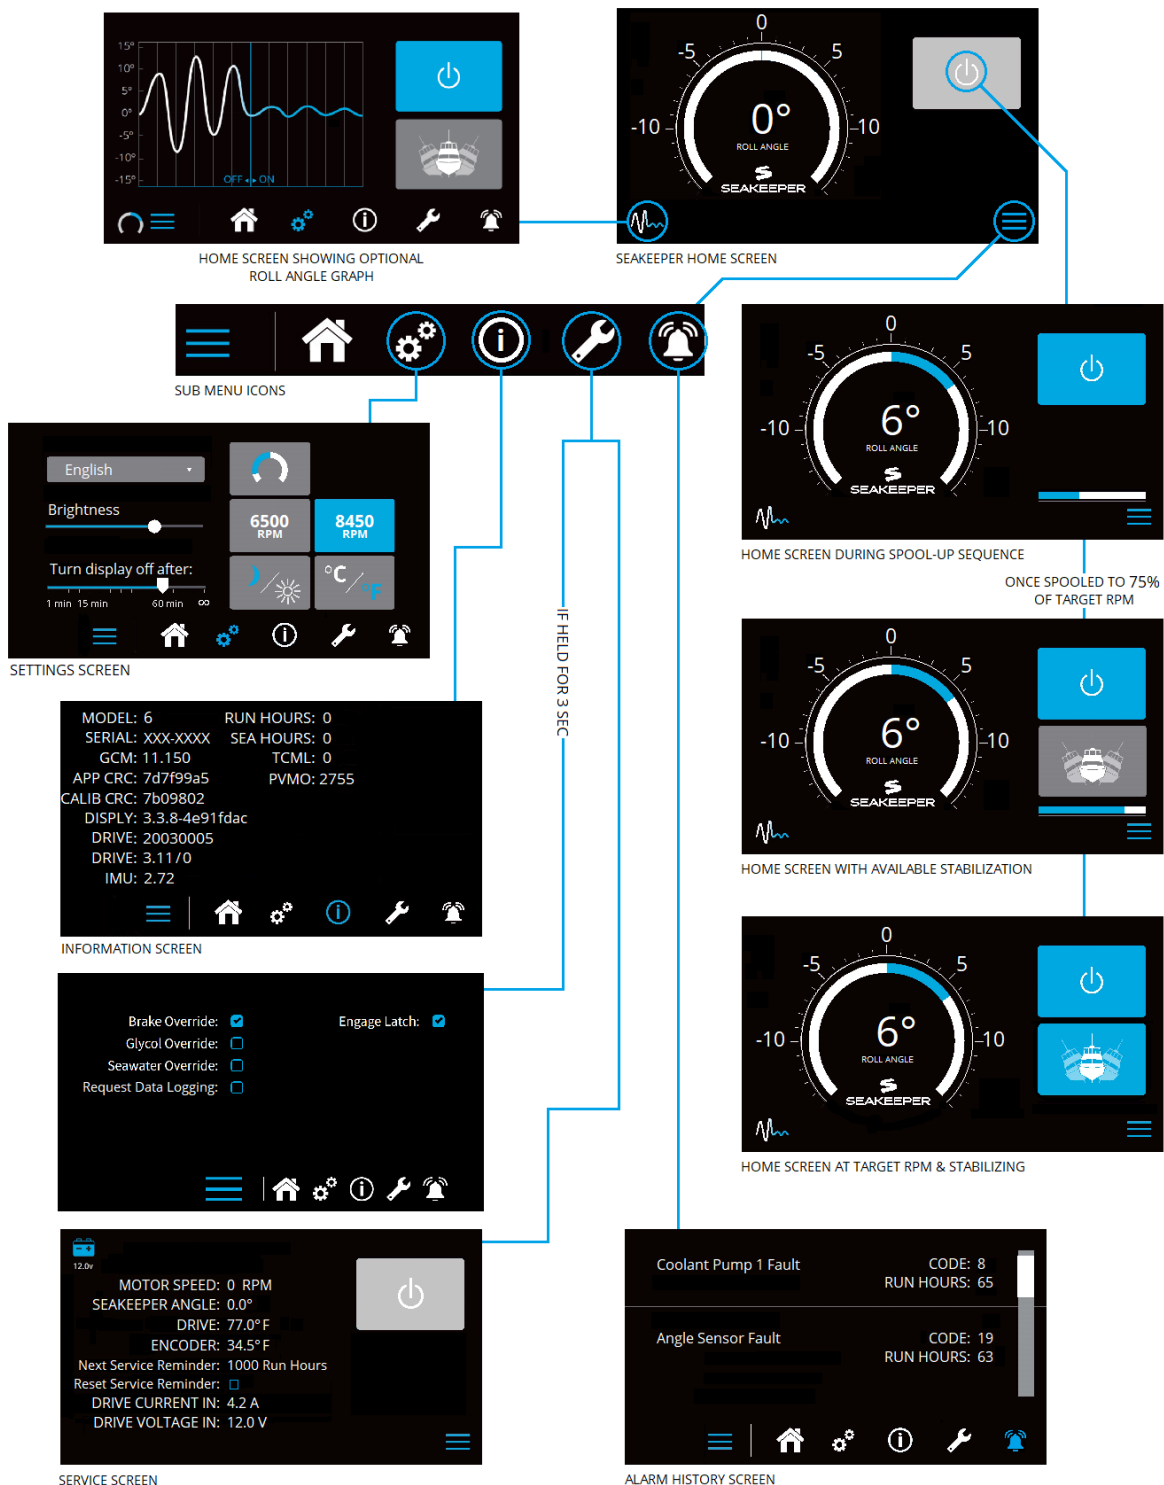

# SEAKEEPER DISPLAY NAVIGATION

PRODUCT SEAKEEPER 5- AND 3.5-INCH DISPLAY

## SEAKEEPER 5" TOUCH SCREEN DISPLAY OVERVIEW (APPLICABLE TO SEAKEEPER MFD APP)

## SEAKEEPER 3.5" DISPLAY SCREEN OVERVIEW

(NOTE: Available screens will vary with software versions)